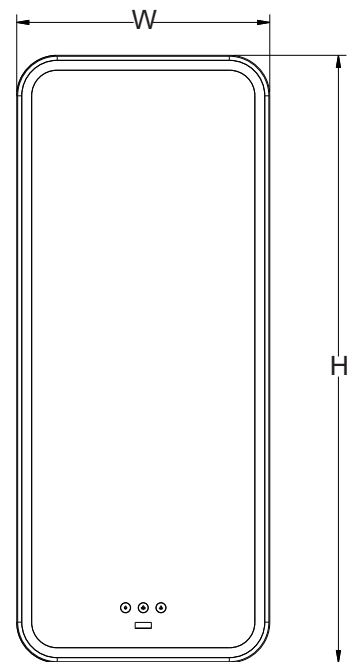

- 1570598-01  
(500≤W<600, 650≤H<750)
- 1570598-02  
(600≤W<700, 650≤H<750)
- 1570598-06  
(700≤W<800, 650≤H<750)
- 1570598-03  
(800≤W<850, 650≤H<750)
- 1570598-04  
(1000≤W<1200, 650≤H≤1000)
- 1200≤W<1500, 650≤H≤1100)
- 1570598-05  
(1500≤W≤2000, 650≤H≤1000)

1428034

\*\*订购时必须指定饰面/颜色代码。

\*\*Finish/color code must be specified when ordering.

\*\*请注意，实际产品可能与示意图存在差异。请根据您所购买产品的实际尺寸选择相应的配件编号，并在提交售后服务申请时提供产品订单号。

\*\*Please be advised that the actual product may differ from the illustration. Select the appropriate accessory number according to the actual dimensions of the product you have purchased, and kindly provide the product order number when submitting an after-sales service request.

- 1570598-01  
( $500 \leq W < 600, 650 \leq H < 750$ )
- 1570598-02  
( $600 \leq W < 700, 650 \leq H < 750$ )
- 1570598-06  
( $700 \leq W < 800, 650 \leq H < 750$ )
- 1570598-03  
( $800 \leq W < 850, 650 \leq H < 750$ )
- 1570598-04  
( $1000 \leq W < 1200, 650 \leq H \leq 1000$ )
- 1200 $\leq W < 1500, 650 \leq H \leq 1100$ )
- 1570598-05  
( $1500 \leq W \leq 2000, 650 \leq H \leq 1000$ )