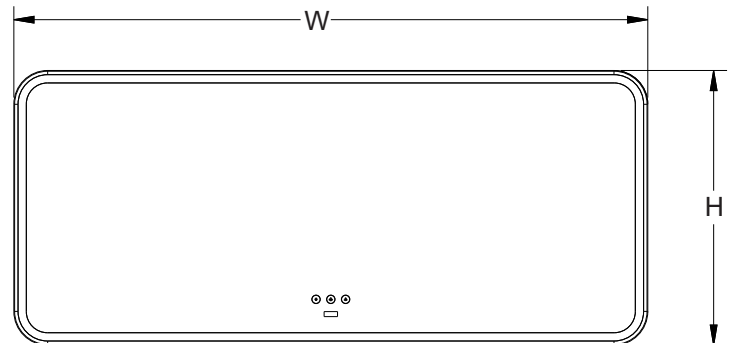

- 1570598-01  
(500≤W<600, 650≤H<750)
- 1570598-02  
(600≤W<700, 650≤H<750)
- 1570598-06  
(700≤W<800, 650≤H<750)
- 1570598-03  
(800≤W<850, 650≤H<750)
- 1570598-04  
(1000≤W<1200, 650≤H≤1000)
- 1200≤W<1500, 650≤H≤1100)
- 1570598-05  
(1500≤W≤2000, 650≤H≤1000)

1428034

\*\*订购时必须指定饰面/颜色代码。

\*\*Finish/color code must be specified when ordering.

\*\*请注意，实际产品可能与示意图存在差异。请根据您所购买产品的实际尺寸选择相应的配件编号，并在提交售后服务申请时提供产品订单号。

\*\*Please be advised that the actual product may differ from the illustration. Select the appropriate accessory number according to the actual dimensions of the product you have purchased, and kindly provide the product order number when submitting an after-sales service request.

- 1570598-01  
( $500 \leq W < 600, 650 \leq H < 750$ )
- 1570598-02  
( $600 \leq W < 700, 650 \leq H < 750$ )
- 1570598-06  
( $700 \leq W < 800, 650 \leq H < 750$ )
- 1570598-03  
( $800 \leq W < 850, 650 \leq H < 750$ )
- 1570598-04  
( $1000 \leq W < 1200, 650 \leq H \leq 1000$ )
- 1200 $\leq W < 1500, 650 \leq H \leq 1100$ )
- 1570598-05  
( $1500 \leq W \leq 2000, 650 \leq H \leq 1000$ )